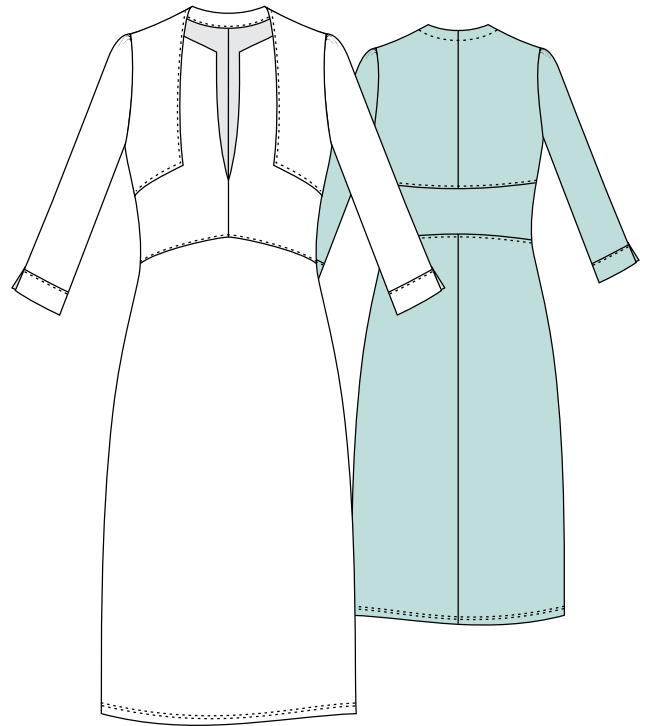

Kyra
print uni

Etta 16
print uni

Pastron
print uni

MODEL CARD C1

COTTONSTRECH 80% CO, 15% PA, 5% EA

COLOURCARD IV PRINT
COLOURCARD V UNI

Charlize Lungo
print uni

Lavinia I
print uni