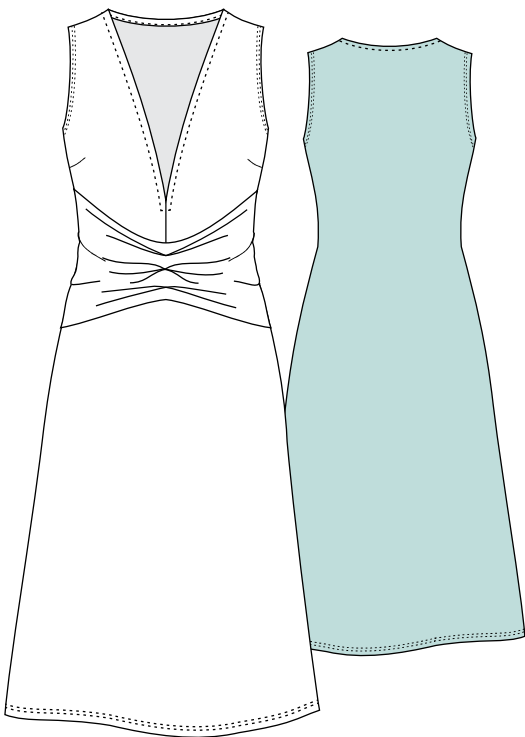

MODEL CARD V1

VERTIGO 74% PA, 26% EA

COLOURCARD I

Manon
print

Lilian II
print

Linette IV
print

Mariella
print

Olivia
print

Lea
print

Maybe
print

Pia
print

MODEL CARD S1

SUPERBIFLEX PRINT 88% PA, 12% EA
SUPERBIFLEX UNI 79% PA, 21% EA

COLOURCARD II PRINT
COLOURCARD III UNI

Alessia
print uni

Anouschka
print uni