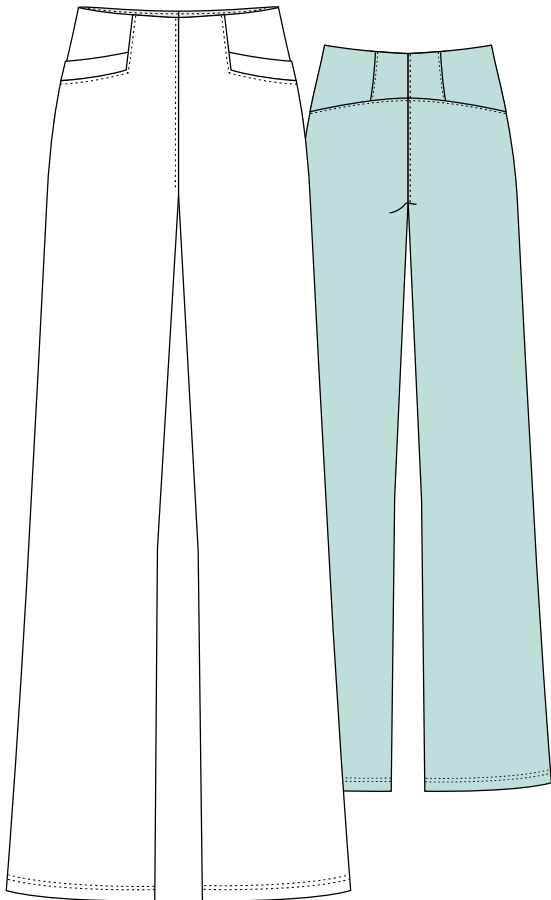

Pascaline
print uni