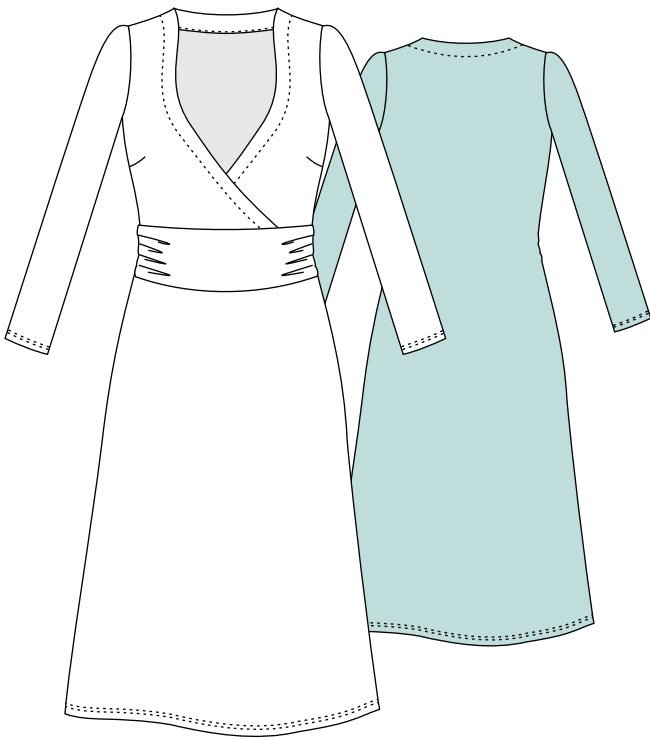

MODEL CARD V1

VERTIGO 74% PA, 26% EA

COLOURCARD I

Manon
print

Lilian II
print

Linette IV
print

Mariella
print

Olivia
print

Lea
print

Maybe
print

Pia
print

MODEL CARD S1

SUPERBIFLEX PRINT 88% PA, 12% EA
SUPERBIFLEX UNI 79% PA, 21% EA

COLOURCARD II PRINT
COLOURCARD III UNI

Alessia
print uni

Anouschka
print uni