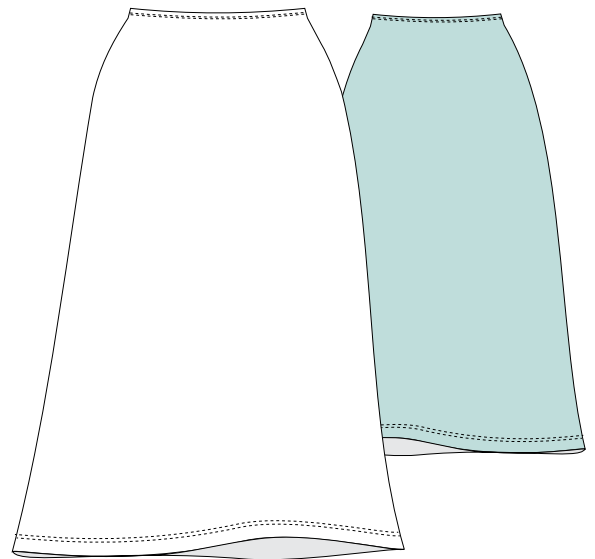

MODEL CARD V1

VERTIGO 74% PA, 26% EA

COLOURCARD I

Manon
print

Lilian II
print

Linette IV
print

Mariella
print

Olivia
print

Lea
print

Maybe
print

Pia
print

MODEL CARD S1

SUPERBIFLEX PRINT 88% PA, 12% EA
SUPERBIFLEX UNI 79% PA, 21% EA

COLOURCARD II PRINT
COLOURCARD III UNI

Alessia
print uni

Anouschka
print uni