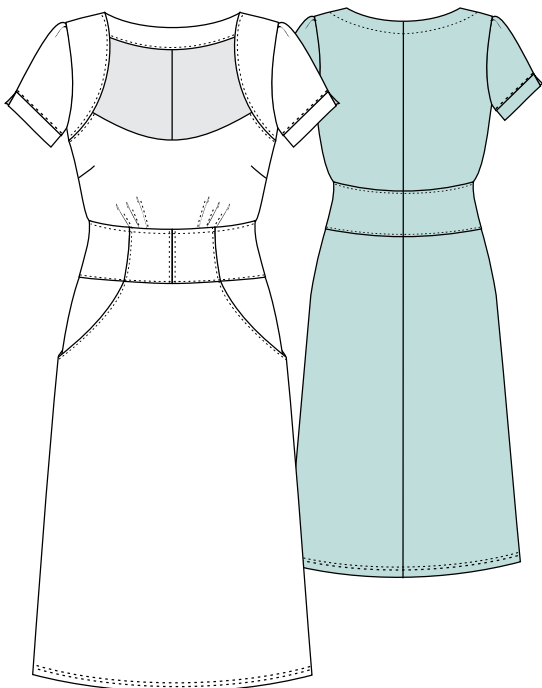

Kyra
print uni

Etta 16
print uni

Pastron
print uni

MODEL CARD C1

COTTONSTRECH 80% CO, 15% PA, 5% EA

COLOURCARD IV PRINT
COLOURCARD V UNI

Charlize Lungo
print uni

Lavinia I
print uni