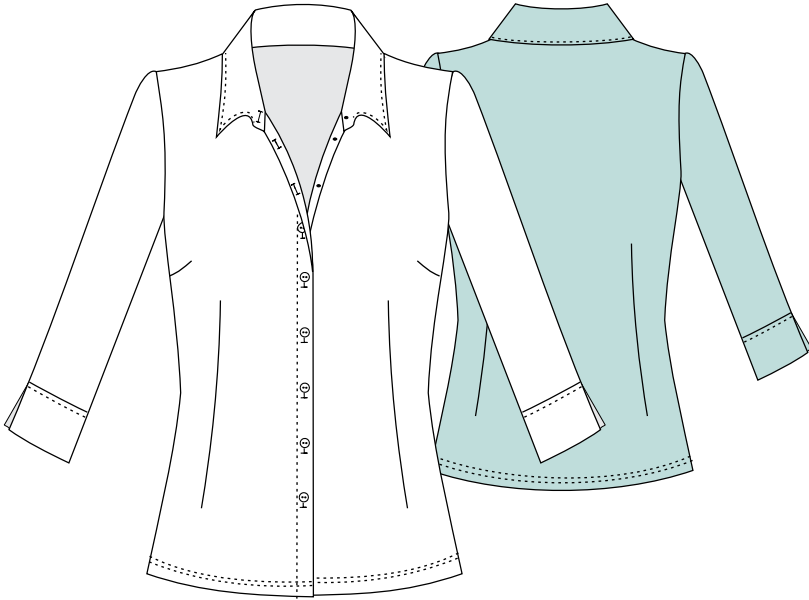

MODEL CARD V1

VERTIGO 74% PA, 26% EA

COLOURCARD I

Manon
print

Lilian II
print

Linette IV
print

Mariella
print

Olivia
print

Lea
print

Maybe
print

Pia
print

MODEL CARD S1

SUPERBIFLEX PRINT 88% PA, 12% EA
SUPERBIFLEX UNI 79% PA, 21% EA

COLOURCARD II PRINT
COLOURCARD III UNI

Alessia
print uni

Anouschka
print uni