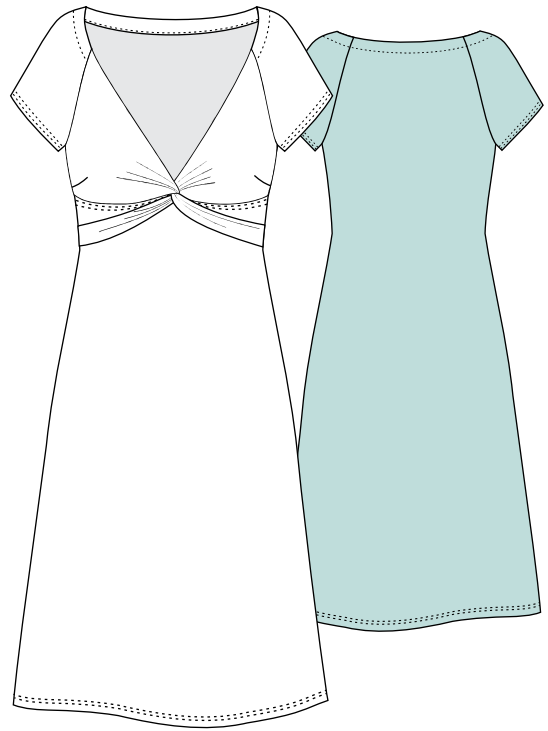

MODEL CARD V1

VERTIGO 74% PA, 26% EA

COLOURCARD I

Manon
print

Lilian II
print

Linette IV
print

Mariella
print

Olivia
print

Lea
print

Maybe
print

Pia
print

MODEL CARD S1

SUPERBIFLEX PRINT 88% PA, 12% EA
SUPERBIFLEX UNI 79% PA, 21% EA

COLOURCARD II PRINT
COLOURCARD III UNI

Alessia
print uni

Anouschka
print uni