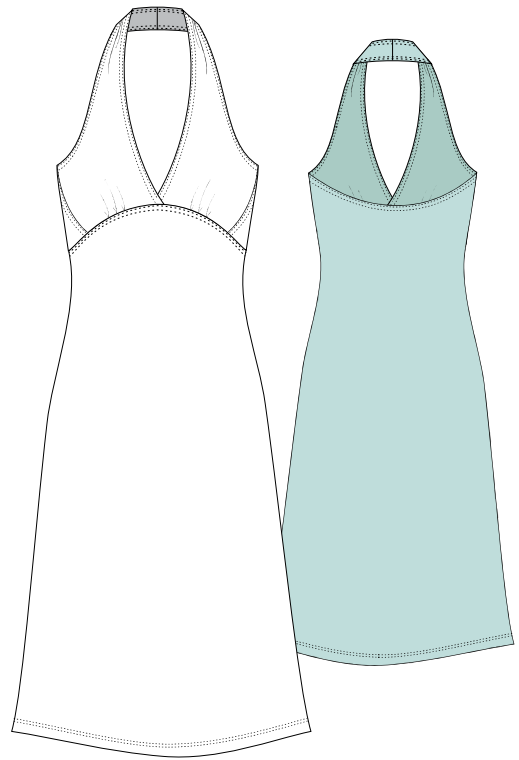

MODEL CARD V1

VERTIGO 74% PA, 26% EA

COLOURCARD I

Manon
print

Lilian II
print

Linette IV
print

Mariella
print

Olivia
print

Lea
print

Maybe
print

Pia
print

MODEL CARD S1

SUPERBIFLEX PRINT 88% PA, 12% EA
SUPERBIFLEX UNI 79% PA, 21% EA

COLOURCARD II PRINT
COLOURCARD III UNI

Alessia
print uni

Anouschka
print uni