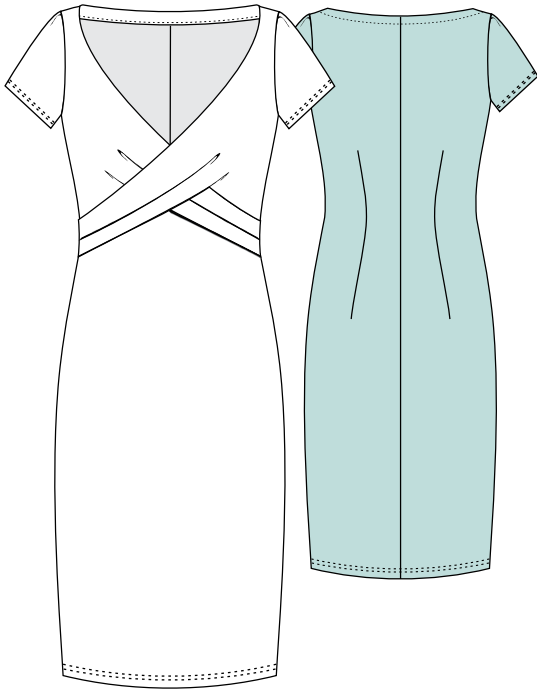

MODEL CARD C2

COTTONSTRECH 80% CO, 15% PA, 5% EA

COLOURCARD IV PRINT
COLOURCARD V UNI

Veruschka
print uni