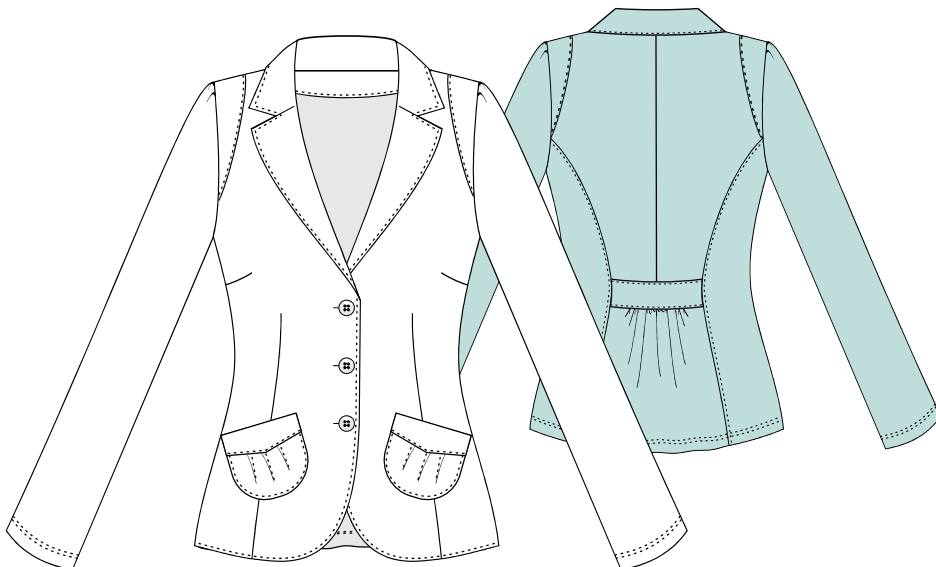

COTTONSTRECH 80% CO, 15% PA, 5% EA

COLOURCARD IV PRINT
COLOURCARD V UNI

Caballé
print uni

Caprice
print uni

Claudette Lungo
print uni

MODEL CARD C4

COTTONSTRECH 80% CO, 15% PA, 5% EA

**COLOURCARD IV PRINT
COLOURCARD V UNI**