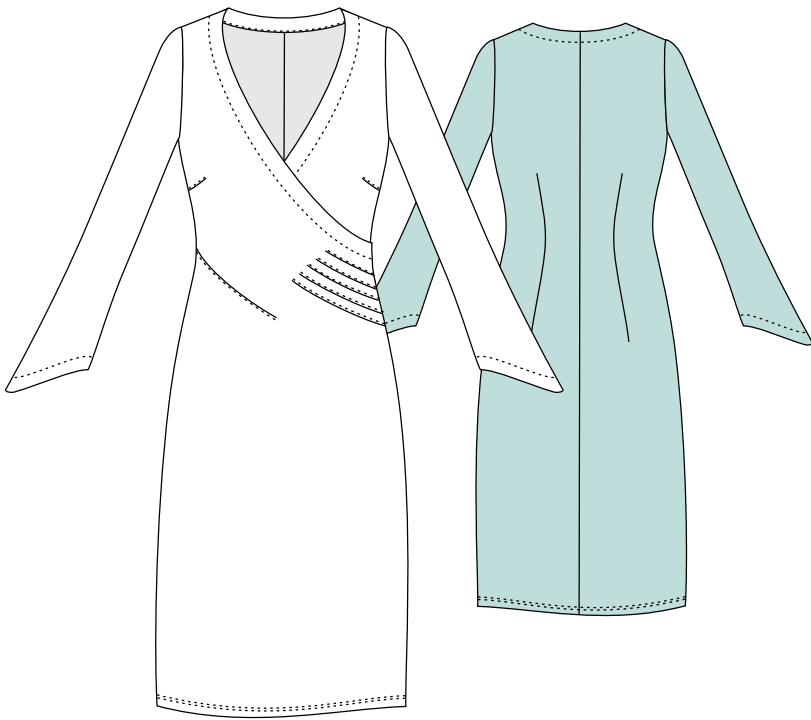

Kyra
print uni

Etta 16
print uni

Pastron
print uni

MODEL CARD C1

COTTONSTRECH 80% CO, 15% PA, 5% EA

COLOURCARD IV PRINT
COLOURCARD V UNI

Charlize Lungo
print uni

Lavinia I
print uni