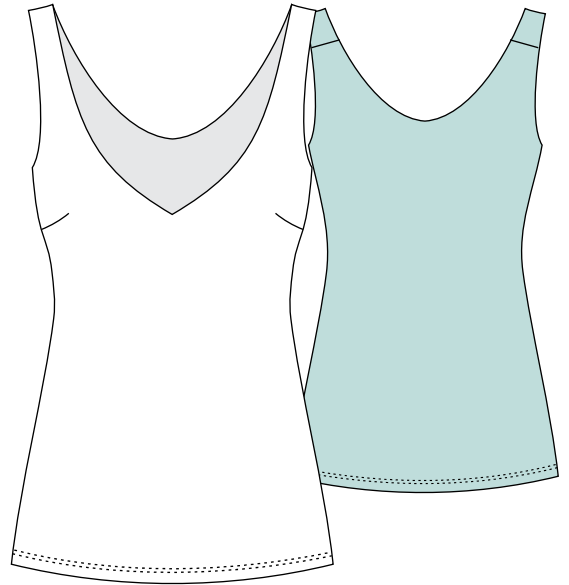

MODEL CARD V1

VERTIGO 74% PA, 26% EA

COLOURCARD I

Manon
print

Lilian II
print

Linette IV
print

Mariella
print

Olivia
print

Lea
print

Maybe
print

Pia
print

MODEL CARD S1

SUPERBIFLEX PRINT 88% PA, 12% EA
SUPERBIFLEX UNI 79% PA, 21% EA

COLOURCARD II PRINT
COLOURCARD III UNI

Alessia
print uni

Anouschka
print uni