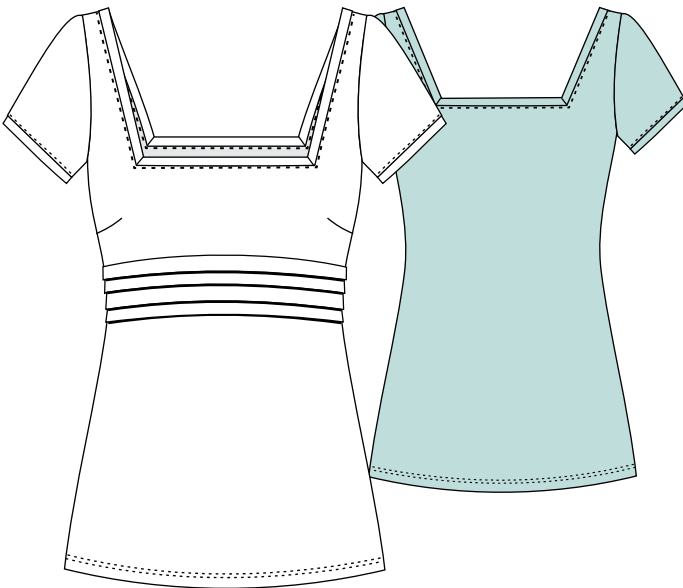

MODEL CARD V1

VERTIGO 74% PA, 26% EA

COLOURCARD I

Manon
print

Lilian II
print

Linette IV
print

Mariella
print

Olivia
print

Lea
print

Maybe
print

Pia
print

MODEL CARD S1

SUPERBIFLEX PRINT 88% PA, 12% EA
SUPERBIFLEX UNI 79% PA, 21% EA

COLOURCARD II PRINT
COLOURCARD III UNI

Alessia
print uni

Anouschka
print uni