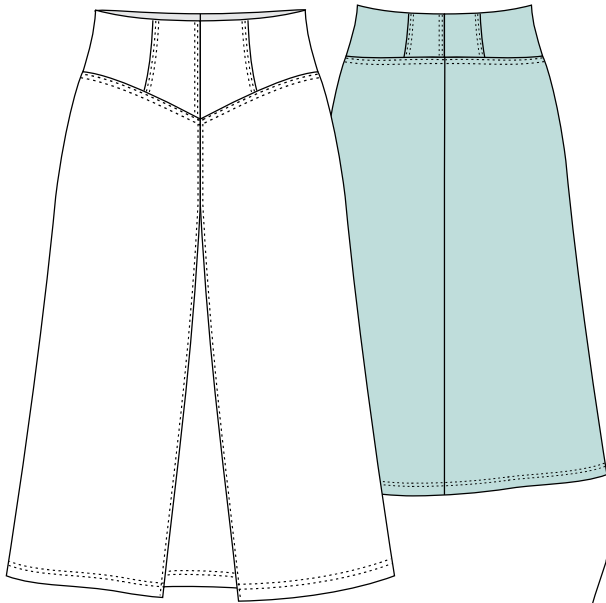

COTTONSTRECH 80% CO, 15% PA, 5% EA

COLOURCARD IV PRINT
COLOURCARD V UNI

Caballé
print uni

Caprice
print uni

Claudette Lungo
print uni

MODEL CARD C4

COTTONSTRECH 80% CO, 15% PA, 5% EA

**COLOURCARD IV PRINT
COLOURCARD V UNI**