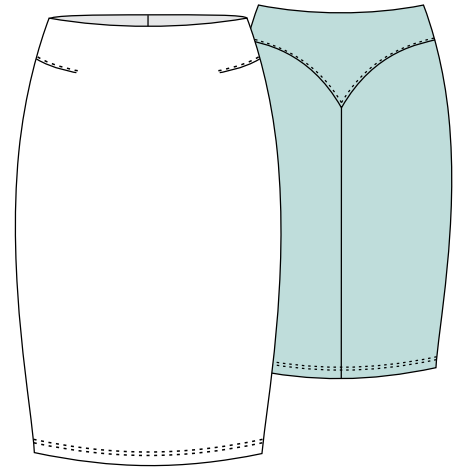

Rosi
print uni