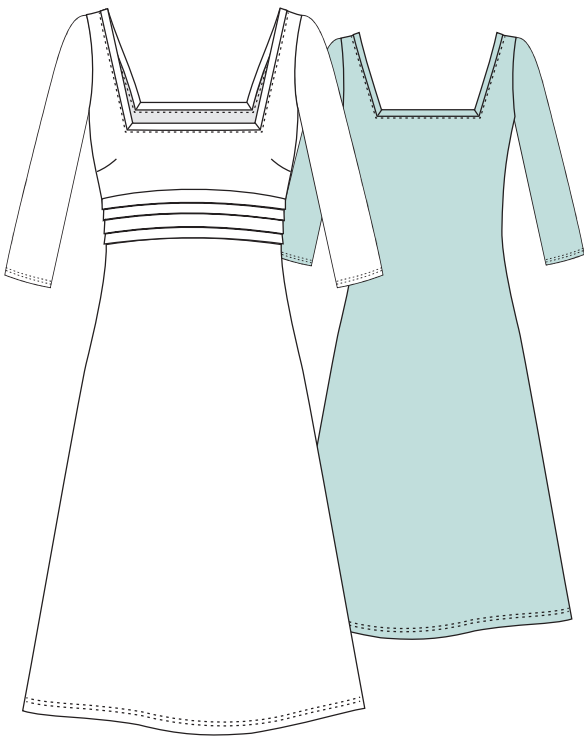

MODELCARD V1

VERTIGO 74% PA, 26% EA

**Mable I**  
print

**Mina**  
print

**Tiffany**  
print

**Libelle**  
print

MODEL CARD V2

VERTIGO 74% PA, 26% EA

Olivia  
print

Venezia  
print

Kimy  
print

Pia  
print

MODEL CARD C4

COTTONSTRECH 80% CO, 15% PA, 5% EA

Liv  
print uni

Rosi  
print uni

Pam  
print uni

Pascaline  
print uni

Pauline 17  
print uni

Pauline 7/8  
print uni