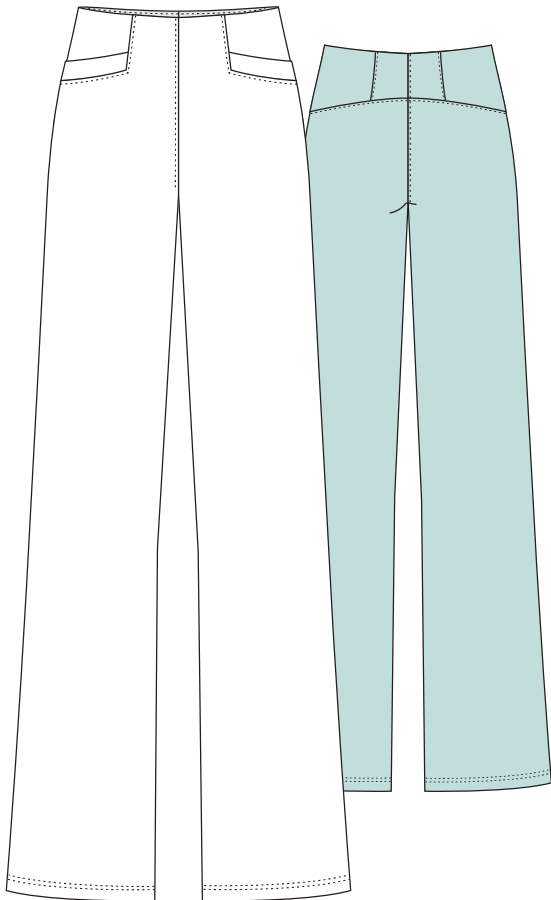

MODELCARD V1

VERTIGO 74% PA, 26% EA

**Mable I**  
print

**Mina**  
print

**Tiffany**  
print

**Libelle**  
print

MODEL CARD V2

VERTIGO 74% PA, 26% EA

Olivia  
print

Venezia  
print

Kimy  
print

Pia  
print

MODEL CARD C4

COTTONSTRECH 80% CO, 15% PA, 5% EA

Liv  
print uni

Rosi  
print uni

Pam  
print uni

Pascaline  
print uni

Pauline 17  
print uni

Pauline 7/8  
print uni