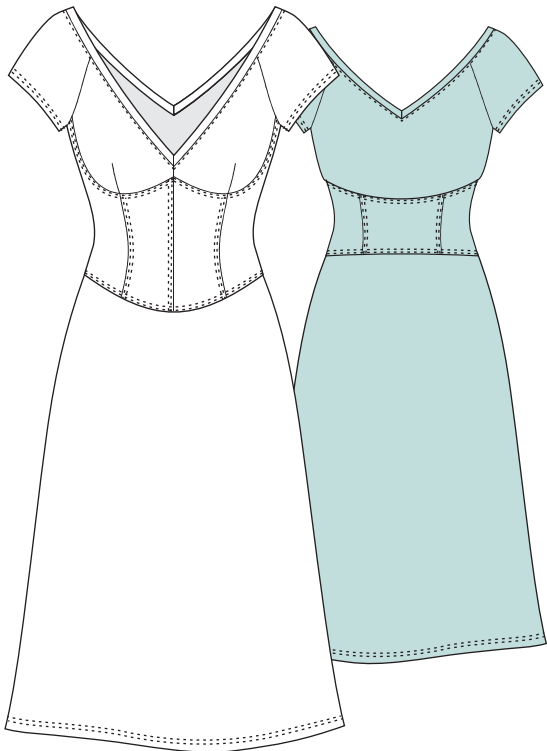

MODELCARD V1

VERTIGO 74% PA, 26% EA

**Mable I**  
print

**Mina**  
print

**Tiffany**  
print

**Libelle**  
print

MODEL CARD V2

VERTIGO 74% PA, 26% EA

Olivia  
print

Venezia  
print

Kimy  
print

Pia  
print

MODEL CARD C4

COTTONSTRECH 80% CO, 15% PA, 5% EA

Liv  
print uni

Rosi  
print uni

Pam  
print uni

Pascaline  
print uni

Pauline 17  
print uni

Pauline 7/8  
print uni