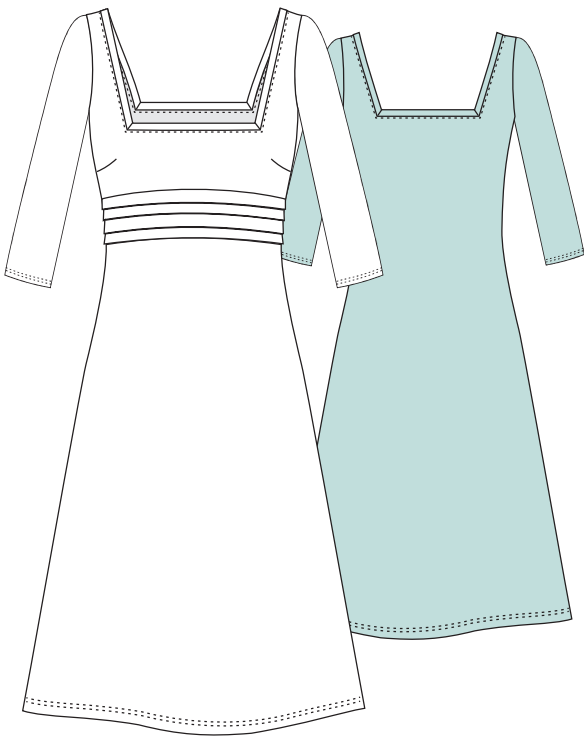

MODELCARD V1

VERTIGO 74% PA, 26% EA

Mable I
print

Mina
print

Tiffany
print

Libelle
print

MODEL CARD V2

VERTIGO 74% PA, 26% EA

Olivia
print

Venezia
print

Kimy
print

Pia
print

MODEL CARD C4

COTTONSTRECH 80% CO, 15% PA, 5% EA

Liv
print uni

Rosi
print uni

Pam
print uni

Pascaline
print uni

Pauline 17
print uni

Pauline 7/8
print uni