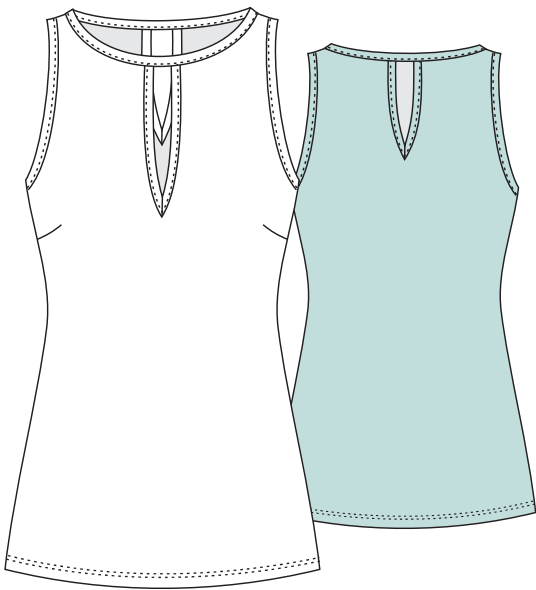

MODELCARD V1

VERTIGO 74% PA, 26% EA

**Mable I**  
print

**Mina**  
print

**Tiffany**  
print

**Libelle**  
print

MODEL CARD V2

VERTIGO 74% PA, 26% EA

Olivia  
print

Venezia  
print

Kimy  
print

Pia  
print

MODEL CARD C4

COTTONSTRECH 80% CO, 15% PA, 5% EA

Liv  
print uni

Rosi  
print uni

Pam  
print uni

Pascaline  
print uni

Pauline 17  
print uni

Pauline 7/8  
print uni