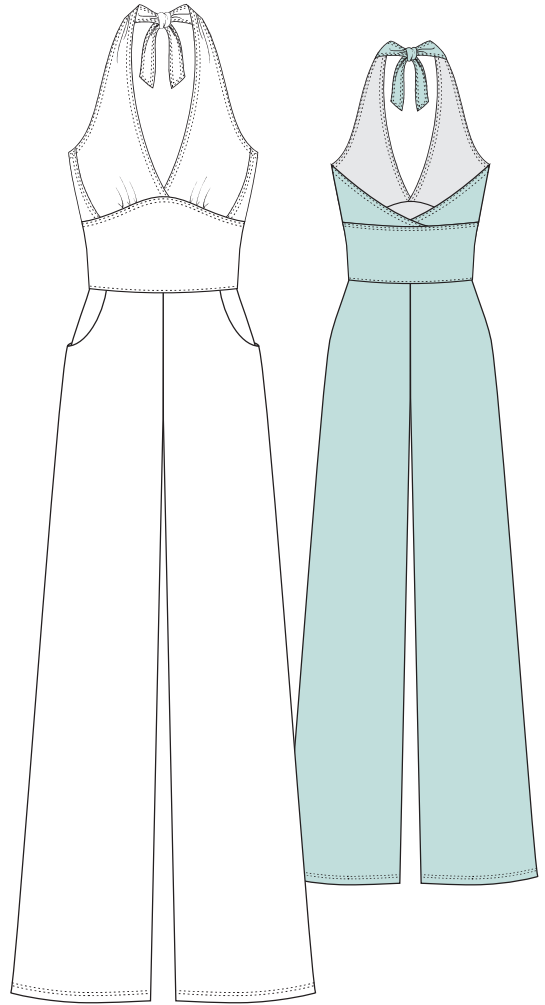

MODELCARD V1

VERTIGO 74% PA, 26% EA

Mable I
print

Mina
print

Tiffany
print

Libelle
print

MODEL CARD V2

VERTIGO 74% PA, 26% EA

Olivia
print

Venezia
print

Kimy
print

Pia
print

MODEL CARD C4

COTTONSTRECH 80% CO, 15% PA, 5% EA

Liv
print uni

Rosi
print uni

Pam
print uni

Pascaline
print uni

Pauline 17
print uni

Pauline 7/8
print uni