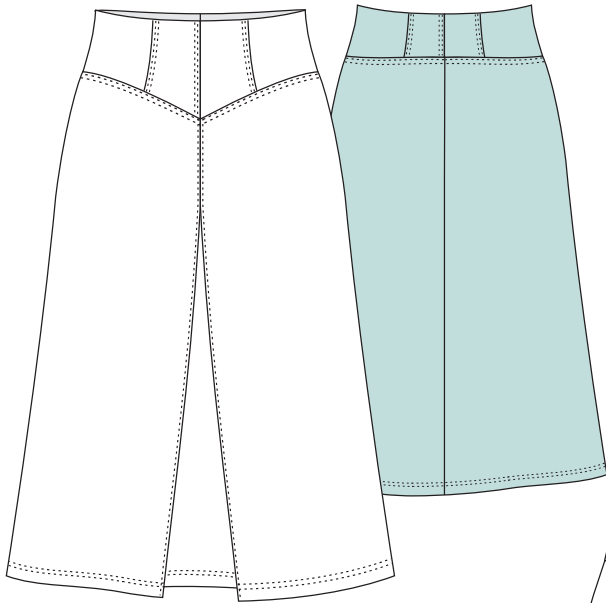

Olivia  
print

Venezia  
print

Kimy  
print

Pia  
print

MODEL CARD C4

COTTONSTRECH 80% CO, 15% PA, 5% EA

Liv  
print uni

Rosi  
print uni

Pam  
print uni

Pascaline  
print uni

Pauline 17  
print uni

Pauline 7/8  
print uni