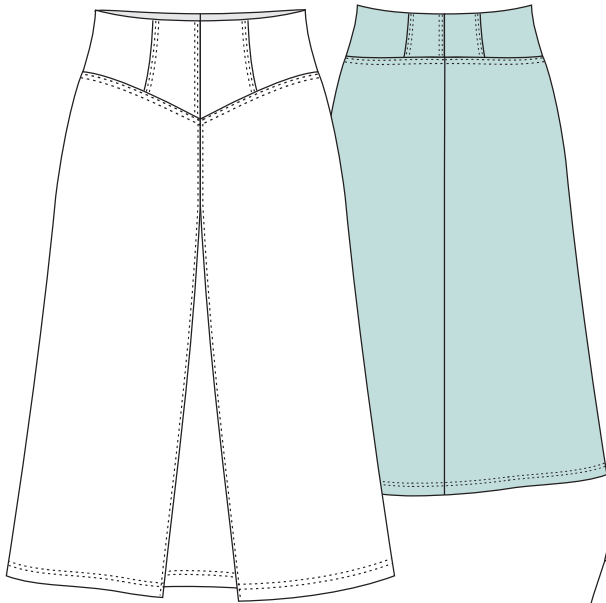

Olivia
print

Venezia
print

Kimy
print

Pia
print

MODEL CARD C4

COTTONSTRECH 80% CO, 15% PA, 5% EA

Liv
print uni

Rosi
print uni

Pam
print uni

Pascaline
print uni

Pauline 17
print uni

Pauline 7/8
print uni