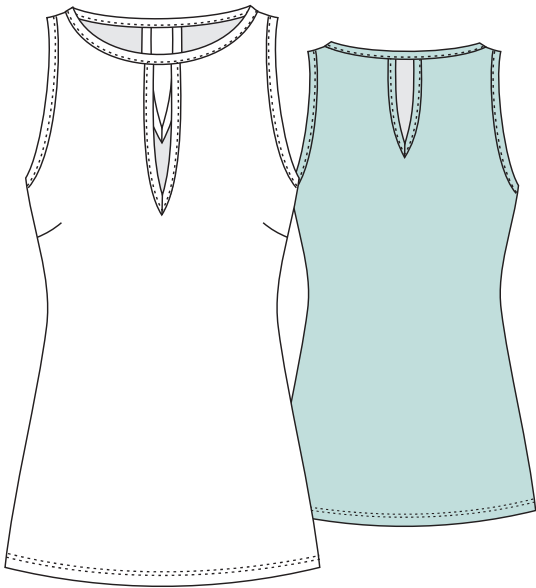

MODELCARD V1

VERTIGO 74% PA, 26% EA

Mable I
print

Mina
print

Tiffany
print

Libelle
print

MODEL CARD V2

VERTIGO 74% PA, 26% EA

Olivia
print

Venezia
print

Kimy
print

Pia
print

MODEL CARD C4

COTTONSTRECH 80% CO, 15% PA, 5% EA

Liv
print uni

Rosi
print uni

Pam
print uni

Pascaline
print uni

Pauline 17
print uni

Pauline 7/8
print uni