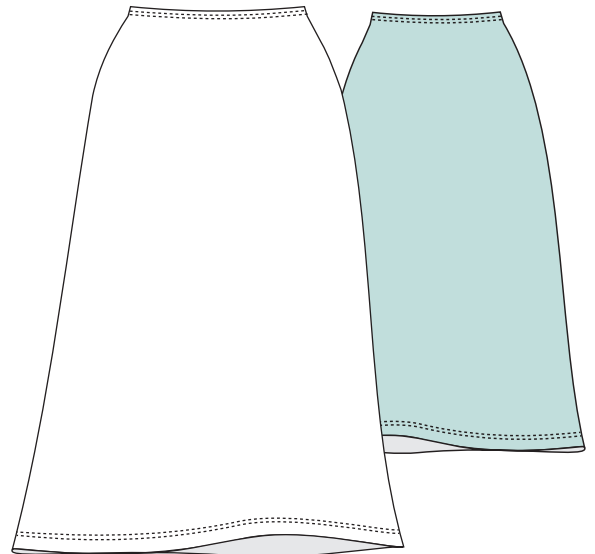

MODELCARD V1

VERTIGO 74% PA, 26% EA

Mable I
print

Mina
print

Tiffany
print

Libelle
print

MODEL CARD V2

VERTIGO 74% PA, 26% EA

Olivia
print

Venezia
print

Kimy
print

Pia
print

MODEL CARD C4

COTTONSTRECH 80% CO, 15% PA, 5% EA

Liv
print uni

Rosi
print uni

Pam
print uni

Pascaline
print uni

Pauline 17
print uni

Pauline 7/8
print uni