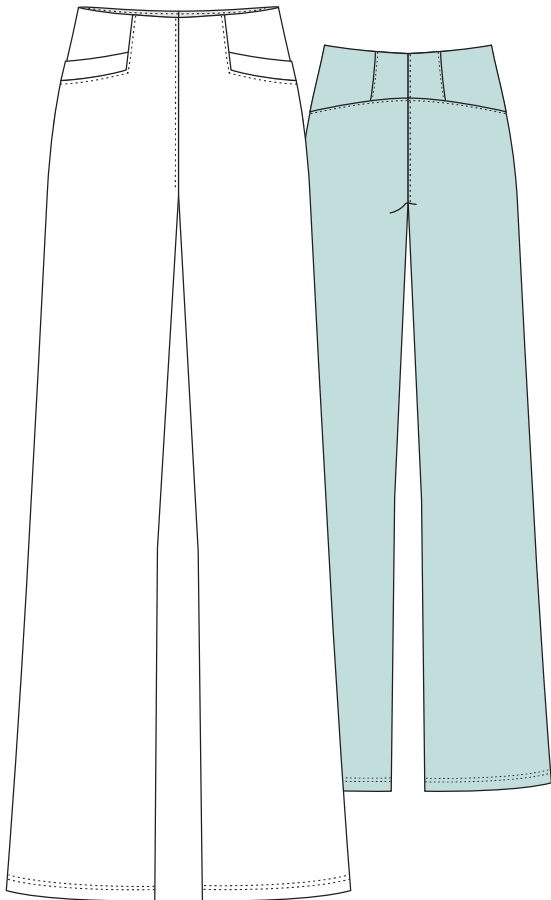

MODELCARD V1

VERTIGO 74% PA, 26% EA

Mable I
print

Mina
print

Tiffany
print

Libelle
print

MODEL CARD V2

VERTIGO 74% PA, 26% EA

Olivia
print

Venezia
print

Kimy
print

Pia
print

MODEL CARD C4

COTTONSTRECH 80% CO, 15% PA, 5% EA

Liv
print uni

Rosi
print uni

Pam
print uni

Pascaline
print uni

Pauline 17
print uni

Pauline 7/8
print uni