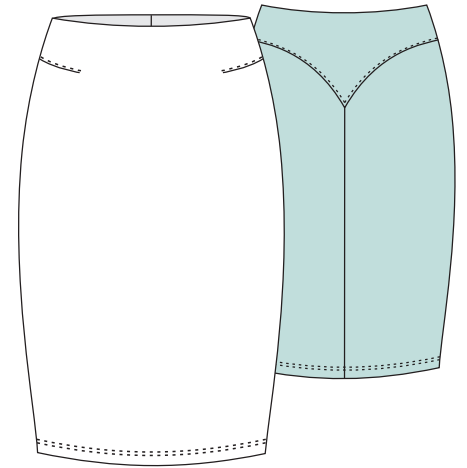

MODELCARD V1

VERTIGO 74% PA, 26% EA

**Mable I**  
print

**Mina**  
print

**Tiffany**  
print

**Libelle**  
print

MODEL CARD V2

VERTIGO 74% PA, 26% EA

Olivia  
print

Venezia  
print

Kimy  
print

Pia  
print

MODEL CARD C4

COTTONSTRECH 80% CO, 15% PA, 5% EA

Liv  
print uni

Rosi  
print uni

Pam  
print uni

Pascaline  
print uni

Pauline 17  
print uni

Pauline 7/8  
print uni