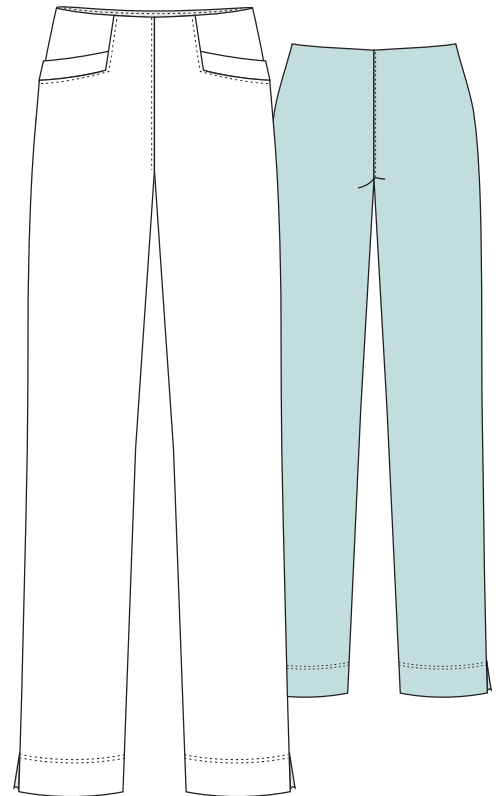

MODELCARD V1

VERTIGO 74% PA, 26% EA

Mable I
print

Mina
print

Tiffany
print

Libelle
print

MODEL CARD V2

VERTIGO 74% PA, 26% EA

Olivia
print

Venezia
print

Kimy
print

Pia
print

MODEL CARD C4

COTTONSTRECH 80% CO, 15% PA, 5% EA

Liv
print uni

Rosi
print uni

Pam
print uni

Pascaline
print uni

Pauline 17
print uni

Pauline 7/8
print uni