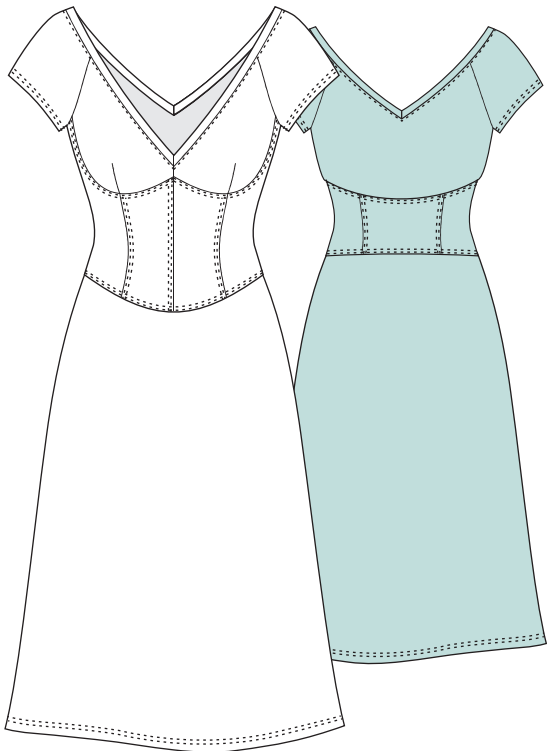

MODELCARD V1

VERTIGO 74% PA, 26% EA

Mable I
print

Mina
print

Tiffany
print

Libelle
print

MODEL CARD V2

VERTIGO 74% PA, 26% EA

Olivia
print

Venezia
print

Kimy
print

Pia
print

MODEL CARD C4

COTTONSTRECH 80% CO, 15% PA, 5% EA

Liv
print uni

Rosi
print uni

Pam
print uni

Pascaline
print uni

Pauline 17
print uni

Pauline 7/8
print uni