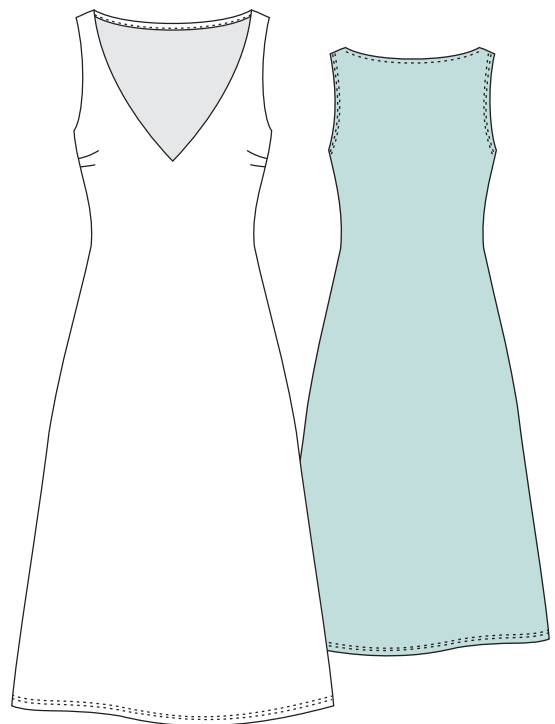

MODELCARD V1

VERTIGO 74% PA, 26% EA

Mable I
print

Mina
print

Tiffany
print

Libelle
print

MODEL CARD V2

VERTIGO 74% PA, 26% EA

Olivia
print

Venezia
print

Kimy
print

Pia
print

MODEL CARD C4

COTTONSTRECH 80% CO, 15% PA, 5% EA

Liv
print uni

Rosi
print uni

Pam
print uni

Pascaline
print uni

Pauline 17
print uni

Pauline 7/8
print uni