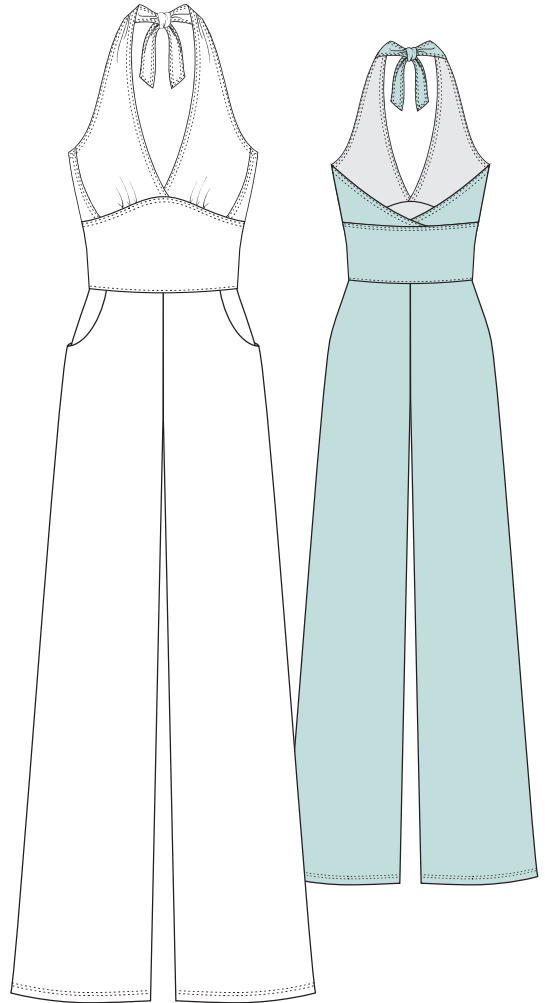

MODELCARD V1

VERTIGO 74% PA, 26% EA

**Mable I**  
print

**Mina**  
print

**Tiffany**  
print

**Libelle**  
print

MODEL CARD V2

VERTIGO 74% PA, 26% EA

Olivia  
print

Venezia  
print

Kimy  
print

Pia  
print

MODEL CARD C4

COTTONSTRECH 80% CO, 15% PA, 5% EA

Liv  
print uni

Rosi  
print uni

Pam  
print uni

Pascaline  
print uni

Pauline 17  
print uni

Pauline 7/8  
print uni