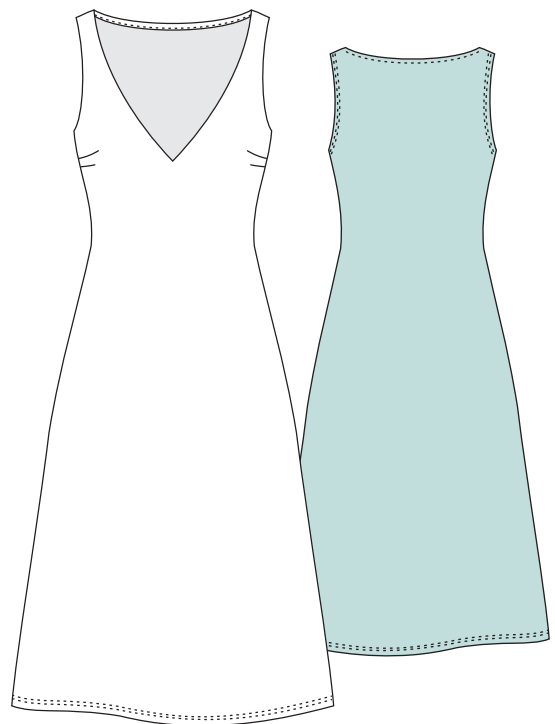

MODELCARD V1

VERTIGO 74% PA, 26% EA

**Mable I**  
print

**Mina**  
print

**Tiffany**  
print

**Libelle**  
print

MODEL CARD V2

VERTIGO 74% PA, 26% EA

Olivia  
print

Venezia  
print

Kimy  
print

Pia  
print

MODEL CARD C4

COTTONSTRECH 80% CO, 15% PA, 5% EA

Liv  
print uni

Rosi  
print uni

Pam  
print uni

Pascaline  
print uni

Pauline 17  
print uni

Pauline 7/8  
print uni