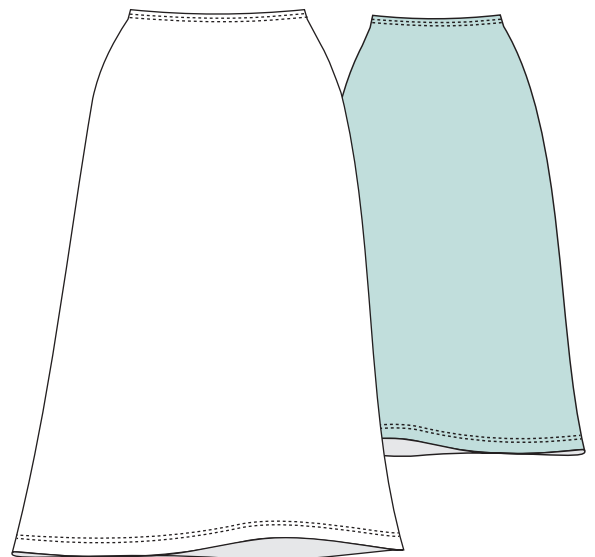

MODELCARD V1

VERTIGO 74% PA, 26% EA

**Mable I**  
print

**Mina**  
print

**Tiffany**  
print

**Libelle**  
print

MODEL CARD V2

VERTIGO 74% PA, 26% EA

Olivia  
print

Venezia  
print

Kimy  
print

Pia  
print

MODEL CARD C4

COTTONSTRECH 80% CO, 15% PA, 5% EA

Liv  
print uni

Rosi  
print uni

Pam  
print uni

Pascaline  
print uni

Pauline 17  
print uni

Pauline 7/8  
print uni