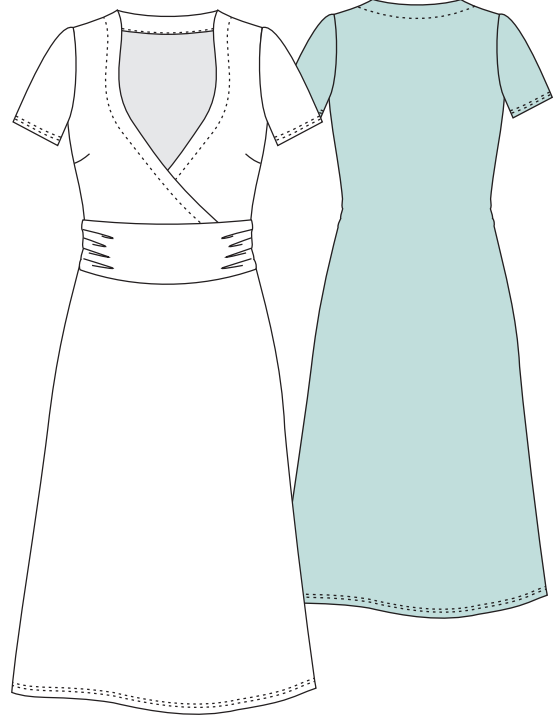

MODELCARD V1

VERTIGO 74% PA, 26% EA

Mable I
print

Mina
print

Tiffany
print

Libelle
print

MODEL CARD V2

VERTIGO 74% PA, 26% EA

Olivia
print

Venezia
print

Kimy
print

Pia
print

MODEL CARD C4

COTTONSTRECH 80% CO, 15% PA, 5% EA

Liv
print uni

Rosi
print uni

Pam
print uni

Pascaline
print uni

Pauline 17
print uni

Pauline 7/8
print uni