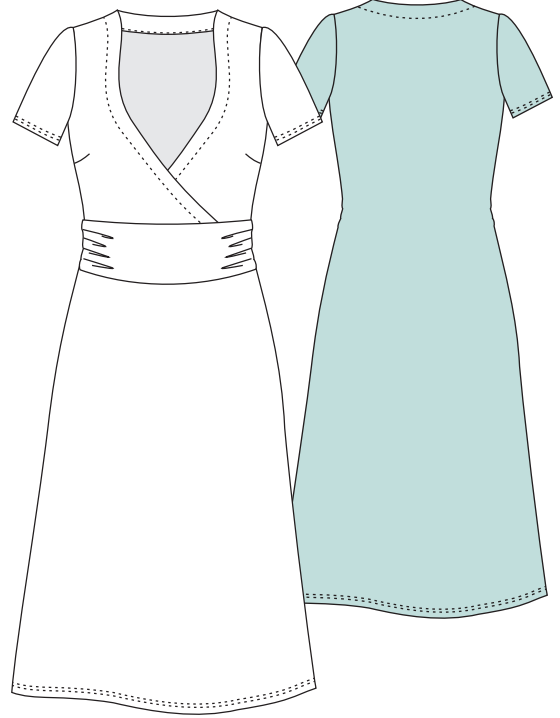

MODELCARD V1

VERTIGO 74% PA, 26% EA

**Mable I**  
print

**Mina**  
print

**Tiffany**  
print

**Libelle**  
print

MODEL CARD V2

VERTIGO 74% PA, 26% EA

Olivia  
print

Venezia  
print

Kimy  
print

Pia  
print

MODEL CARD C4

COTTONSTRECH 80% CO, 15% PA, 5% EA

Liv  
print uni

Rosi  
print uni

Pam  
print uni

Pascaline  
print uni

Pauline 17  
print uni

Pauline 7/8  
print uni