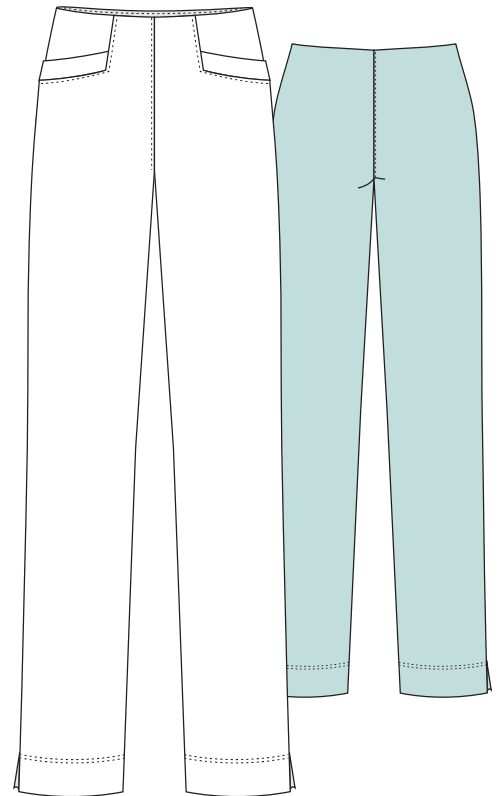

MODELCARD V1

VERTIGO 74% PA, 26% EA

**Mable I**  
print

**Mina**  
print

**Tiffany**  
print

**Libelle**  
print

MODEL CARD V2

VERTIGO 74% PA, 26% EA

Olivia  
print

Venezia  
print

Kimy  
print

Pia  
print

MODEL CARD C4

COTTONSTRECH 80% CO, 15% PA, 5% EA

Liv  
print uni

Rosi  
print uni

Pam  
print uni

Pascaline  
print uni

Pauline 17  
print uni

Pauline 7/8  
print uni