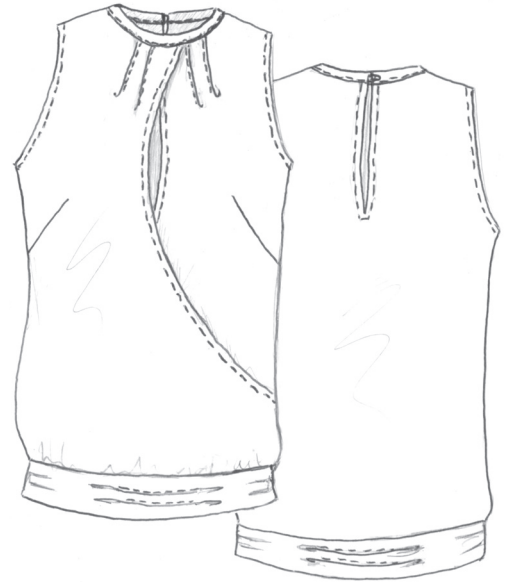

Kimono

145
print

Serafico

145
print

Cascata

130
print

Carré

50
print

Tie Scarf

40
print

MODEL CARD 1

SILKSATINSTRETCH 92% SILK, 8% EA

Emiliana

95
print

Elba

65
print