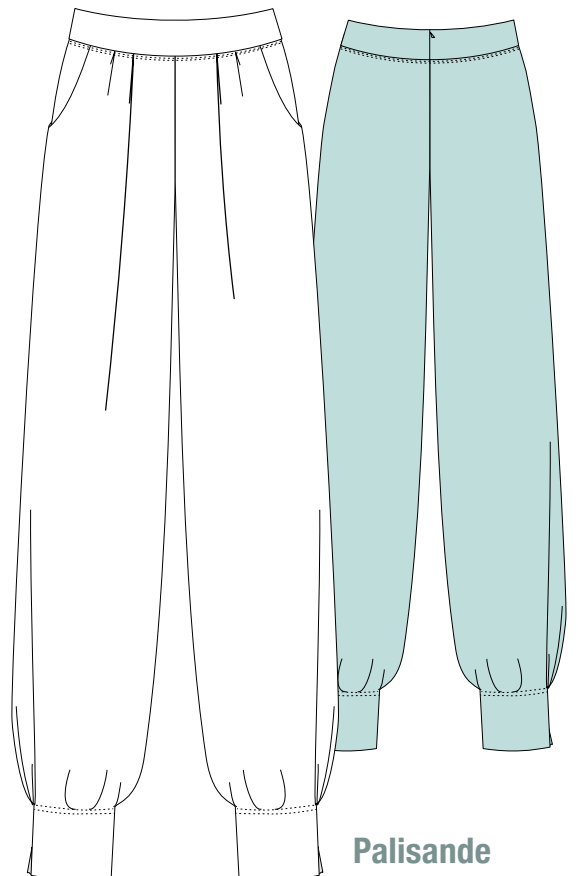

MODEL CARD B2

NUR IN DEN PRINTS 2019

BATIST 98% CO, 2% EA

Delphi

Estella

Emilia

Palisande