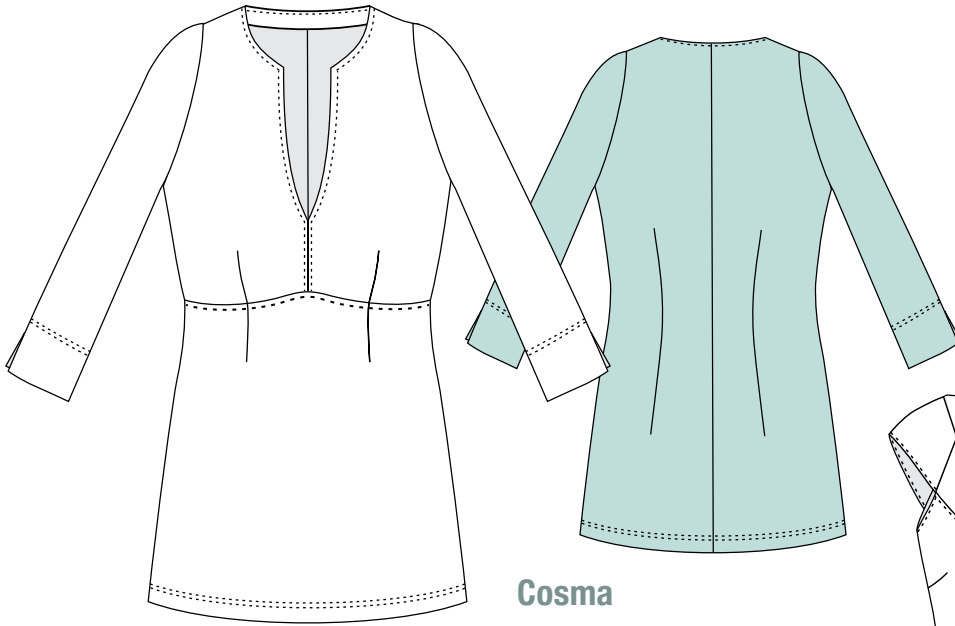

Lavinia I

Monaco

Megan

Lavinia II

MODEL CARD C2  
EA

IN PRINTS + COTTON UNIS 2019

COTTONSTRECH 80% CO, 15% PA, 5%

Cosma