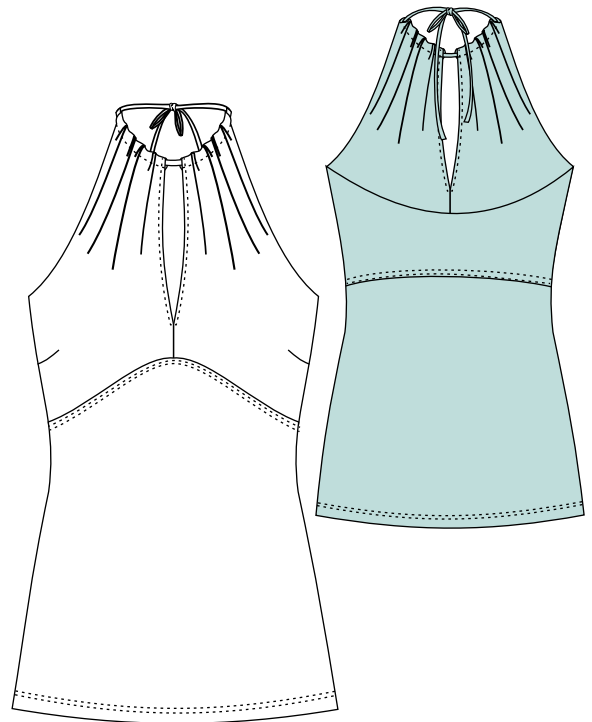

MODEL CARD V1

NUR IN DEN PRINTS 2019

VERTIGO 74% PA, 26% EA

Manon 19

Lilian 19

Lavidia 19

Felicia

Mia

Elodie

Etna

Ela

Pallas

Ravello

MODEL CARD C1

IN PRINTS + COTTON UNIS 2019

COTTONSTRECH 80% CO, 15% PA, 5% EA