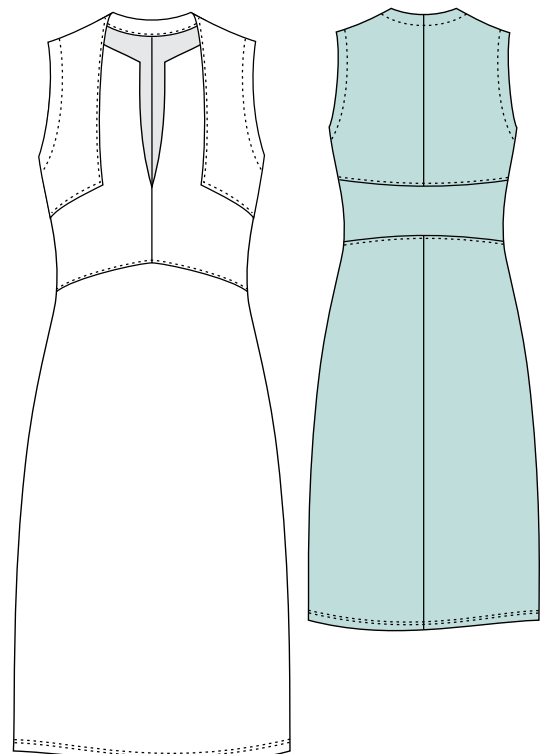

MODEL CARD C1

IN PRINTS + COTTON UNIS 2019

COTTONSTRECH 80% CO, 15% PA, 5% EA

Lavinia II