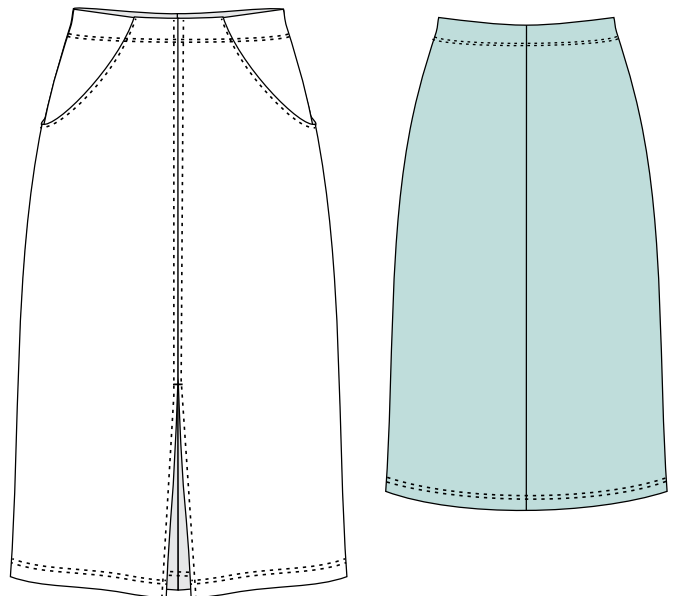

MODEL CARD C2
EA

IN PRINTS + COTTON UNIS 2019

COTTONSTRECH 80% CO, 15% PA, 5%

Pauline 7/8