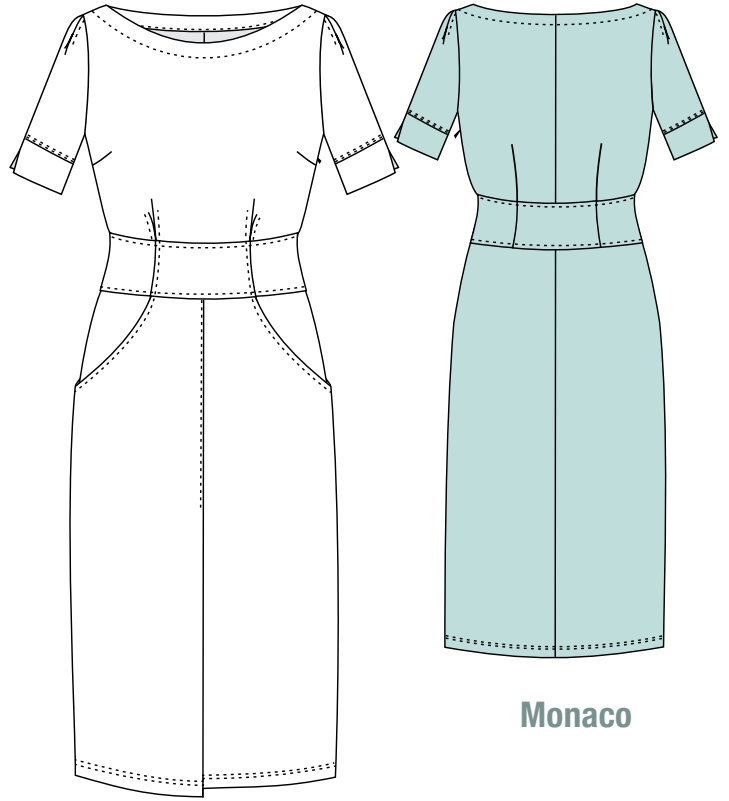

MODEL CARD C1

IN PRINTS + COTTON UNIS 2019

COTTONSTRECH 80% CO, 15% PA, 5% EA

Monaco