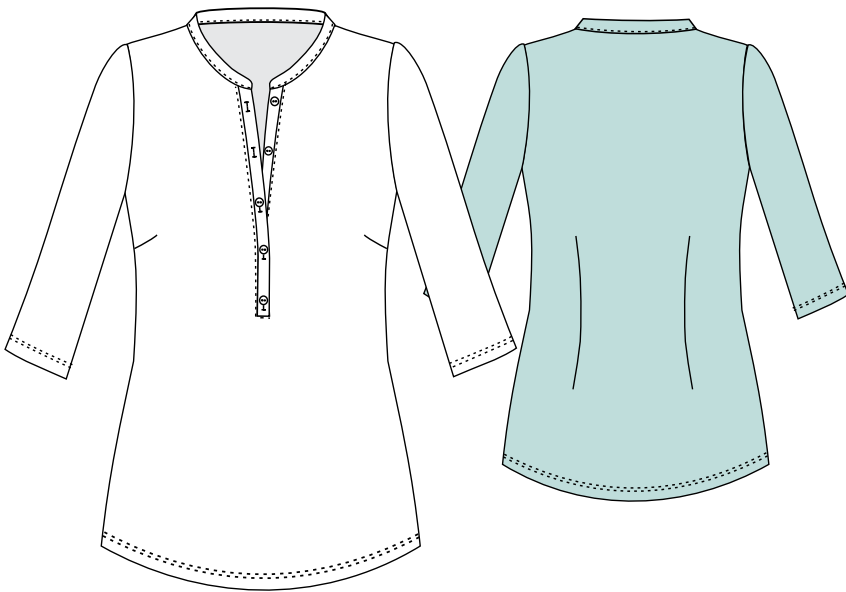

MODEL CARD V1

NUR IN DEN PRINTS 2019

VERTIGO 74% PA, 26% EA

Manon 19

Lilian 19

Lavidia 19

Felicia

Mia

Elodie

Etna

Ela

Pallas

Ravello

MODEL CARD C1

IN PRINTS + COTTON UNIS 2019

COTTONSTRECH 80% CO, 15% PA, 5% EA