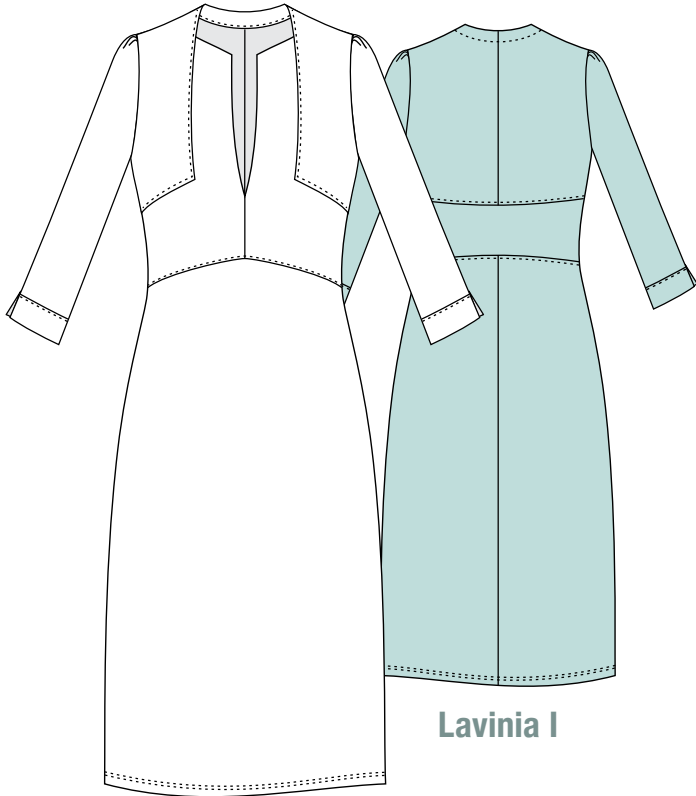

Elodie

Etna

Ela

Pallas

Ravello

MODEL CARD C1

IN PRINTS + COTTON UNIS 2019

COTTONSTRECH 80% CO, 15% PA, 5% EA