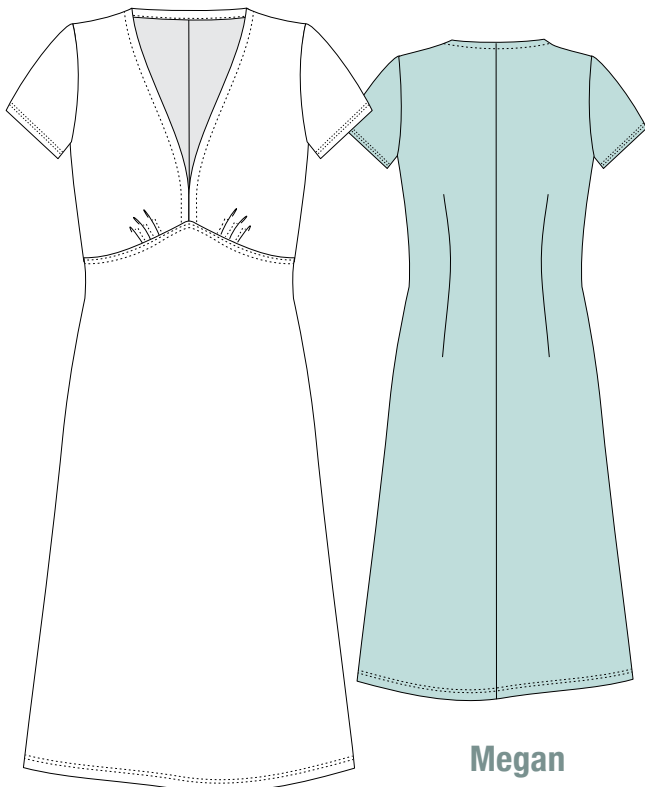

MODEL CARD C1

IN PRINTS + COTTON UNIS 2019

COTTONSTRECH 80% CO, 15% PA, 5% EA

Megan